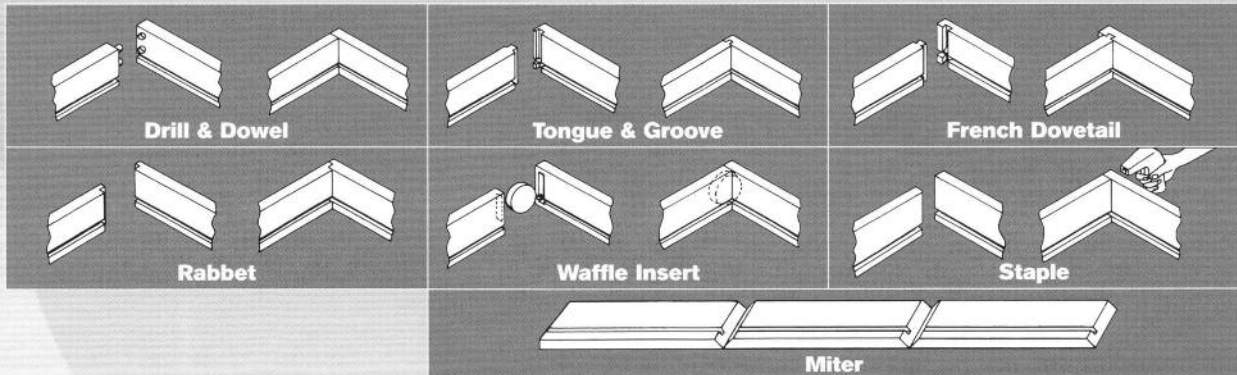

PRODUCT CODE	PCS / BOX	DESCRIPTION	SIZE	1 BOX	2 BOXES
15 14 760	20	White Vinyl Drawer Blanks	4" x 96"	$4.69/pc	$4.39/pc
15 14 764	10	White Vinyl Drawer Blanks	6" x 96"	$7.21/pc	$6.76/pc
15 14 765	10	White Vinyl Drawer Blanks	8" x 96"	$9.33/pc	$8.75/pc
15 14 766	10	White Vinyl Drawer Blanks	10" x 96"	$11.56/pc	$10.84/pc
15 14 768	20	Dark Maple Vinyl Drawer Blanks	4" x 96"	$5.31/pc	$4.98/pc
15 14 769	10	Dark Maple Vinyl Drawer Blanks	6" x 96"	$8.17/pc	$7.66/pc
15 14 773	10	Dark Maple Vinyl Drawer Blanks	8" x 96"	$10.57/pc	$9.91/pc
15 14 774	10	Dark Maple Vinyl Drawer Blanks	10" x 96"	$13.14/pc	$12.32/pc

Pricing good through January 31, 2011 as supplies last.

D.R.I.V.E.™ *Dedication • Resource • Inventory • Value-added • Experience*

FOR INFORMATION, CONTACT YOUR AETNA PLYWOOD REPRESENTATIVE AT 708-343-1515

FAX YOUR ORDERS TO (WOOD) 708-343-1616 OR (LAMINATE) 708-343-1333.