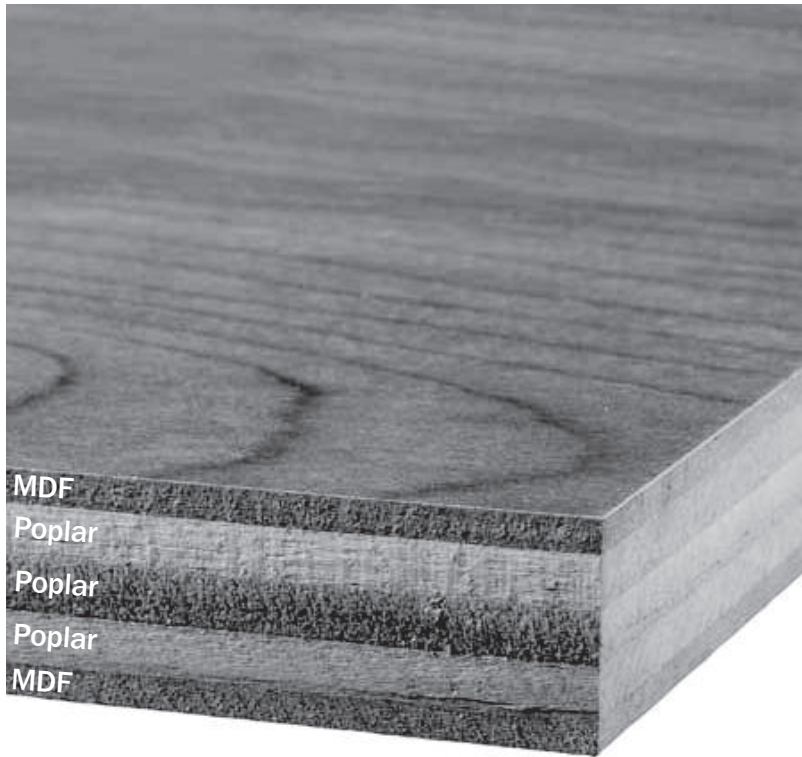

AETNA PLYWOOD INTRODUCES A NEW PANEL FROM COLUMBIA FOREST PRODUCTS BIRCH VALUE CORE PLYWOOD

Features & Benefits

MDF Crossbands: Hide or eliminate show-through of inherent characteristics in veneer core substrates.

Oversized Panels: Our panels are 48.5" x 96.5", allowing for flexibility and optimization.

Finish: No matter if you use pre-finished panels or apply the finish in the shop, you will notice the smoother, richer look that ValueCore provides.

Grade: D-3 or better (you'll notice some C+ faces and better). A "higher end" commodity panel.

Species: Available in Natural Birch only, the most requested commodity species.

CARB P1 compliant: From a source you can trust.

Special orders: If you need a specific thickness, species or grade, call us and we will build our ClassicCore IV panel made to your specifications.

Specifications

Construction: Hardwood plywood face and back, crossbands are 1/10" MDF, core is domestic hardwood veneer.

Thickness: 3/4"

Species: Natural Birch only

Grade: D-3 or better

Panel Size: 48.5" x 96.5"