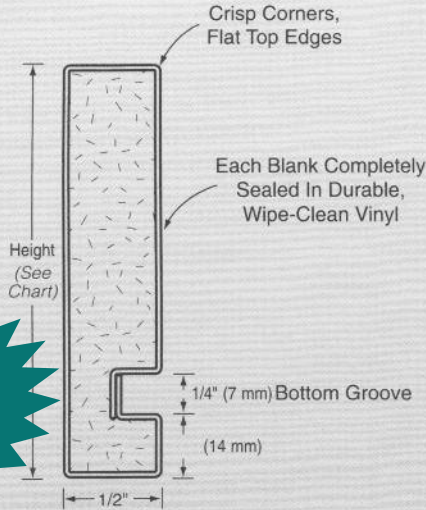

In-Stock Now!