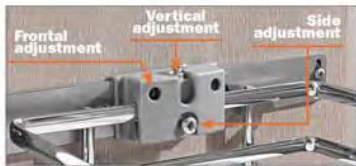

**SALICE**

**Aetna Hardware Vibo Holiday Promotion**

**Features**

- Bottom Mount Soft Close Full Extension Slides that can be Bottom or Side Mounted.
- Door Mount Brackets and Clip on Handle included.
- Patented 6-Way Adjustment on Door Mount Bracket.
- Easy 4-Screw Installation.
- Recyclable Non-Toxic Waste Bins with Integrated Handles for Easy Removal.
- Other Sizes Available.

Aetna Part #	Description	1-3	4+
HSAQPAM12135C	Salice Vibo Single 35 Quart Trash Pull-Out 19-5/8 x 12 x 19-1/2"	Call for Pricing	Call for Pricing
HSAQPAM15228C	Salice Vibo Double 32 Quart Trash Pull-Out 19-5/8 x 15 x 19-1/2"	Call for Pricing	Call for Pricing