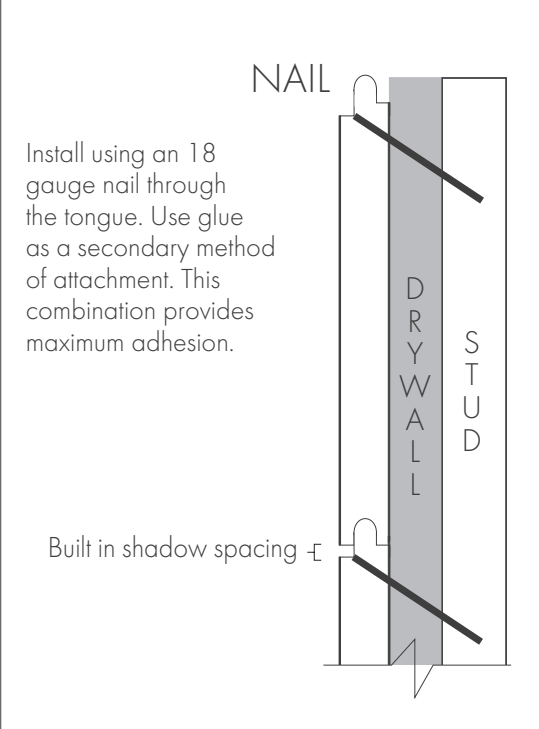

Core Veneer

Gap Shadow

Install using an 18 gauge nail through the tongue. Use glue as a secondary method of attachment. This combination provides maximum adhesion.

Retreat

Innovative, thin profile plank. Ideal for remodeling or renovation work over existing wall surfaces.

Length	36"-96"
Width	6.5"
Thickness	1/4"
Profile	T&G
Core	High Density MDF
Gap	Shadow

Made in
Petoskey, MI

1

2

3

4

5

- 1 Walnut
- 2 White Oak
- 3 Whiskey
- 4 Grays Reef
- 5 Michigan Maple