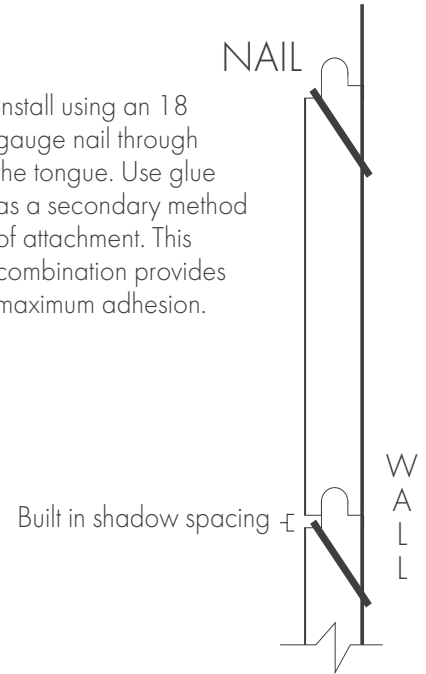

plankwise

Interior Hardwood
Wall Coverings

Woodward

Premium veneer core hardwood plank. Engineered for new construction and other demanding applications.

Length 36"-96"

Width 6.5"

Thickness 3/8"

Profile T&G

Core Veneer

Gap Shadow

Install using an 18 gauge nail through the tongue. Use glue as a secondary method of attachment. This combination provides maximum adhesion.

Retreat

Innovative, thin profile plank. Ideal for remodeling or renovation work over existing wall surfaces.