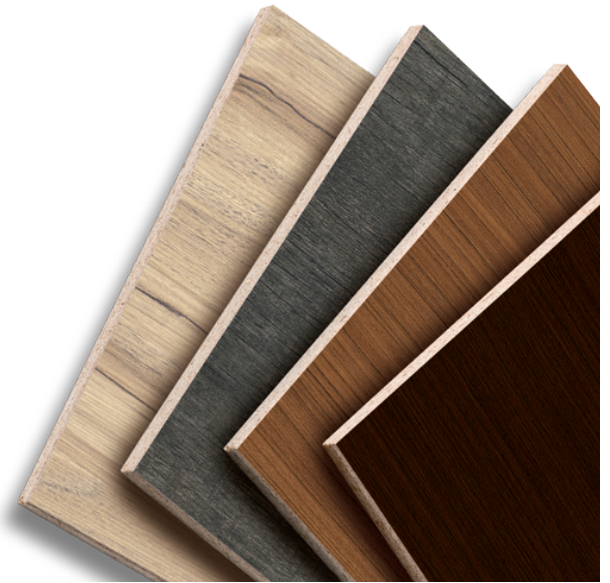

2019-2020 Builder Series

arauco
PRISM
LOVE YOUR LAMINATES

PRISM TFL is all matched up! Our Symmetry Program features a wide array of complementary products. Edgebanding, HPL, 3DL, wrapping and moulding product matches are available from our partner suppliers.

Products		3DL		Mouldings	Laminate	Edgebanding
Design	Code	OMNOVA	RENOLIT	OLON Belluno Finish	FORMICA HPL Woodbrush Finish	TEKNAFORM Stocked in 15/16" x 0.018"
Coffee Groovz	WF395	538706		STK	20/V4 WR	WFM7328
Haystack	WF408		3.0074.001	STK	20/V4 WR	WFL7756
Noce Como	WF406	538702		STK	20/V4 WR	WFM7685
Noce Secchia	WF342	538700		STK	20/V4 WR	WFM6452
Ranch Gate	WF409		3.0074.002	STK	20/V4 WR	WFL7757
Soprano	WF341	538708		STK	20/V4 WR	WFM6474
Tobacco Groovz	WF391	538704		STK	20/V4 WR	WJR7320
Weathered Vane	WF407		3.0074.006	STK	20/V4 WR	WFL7755

- Program based on design good 2 sides with Medina Texture
- 1 bundle minimum
- Available in standard dimensions: 49x97, 61x97
  Contact your Regional Sales Manager for additional sizes