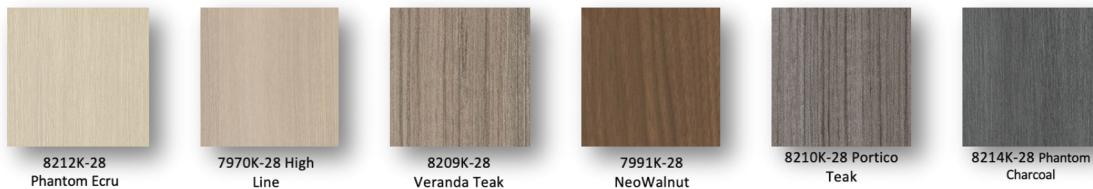

2020 The LUJO™ Collection  
and Door Launch

Expanded LUJO™ Collection

05 Timbergrain NEW

79 Ridgewood

28 Gloss Line

*Wilsonart has expanded the LUJO collection!*

*Adding 6 new designs paired with a new Timbergrain finish!*

The new Timbergrain finish features a low sheen wood finish, realistic ticking, and natural variations that bring a sense of warmth and authenticity to any space.

With the addition of the 6 Timbergrain #05 designs, this will bring the LUJO collection to 19 designs.

This is truly a well-coordinated offering. All 19 LUJO designs are available in TFL, HPL, edgeband, doors & moldings.

Perfect for residential cabinetry, residential closets, multi-family, senior living facilities and hospitality!