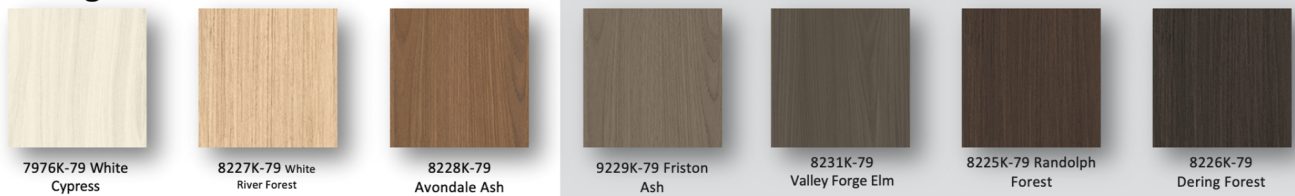

2020 The LUJO™ Collection  
and Door Launch

Expanded LUJO™ Collection

05 Timbergrain NEW

79 Ridgewood

28 Gloss Line

*Wilsonart has expanded the LUJO collection!*

*Adding 6 new designs paired with a new Timbergrain finish!*

The new Timbergrain finish features a low sheen wood finish, realistic ticking, and natural variations that bring a sense of warmth and authenticity to any space.

With the addition of the 6 Timbergrain #05 designs, this will bring the LUJO collection to 19 designs.

This is truly a well-coordinated offering. All 19 LUJO designs are available in TFL, HPL, edgeband, doors & moldings.

Perfect for residential cabinetry, residential closets, multi-family, senior living facilities and hospitality!