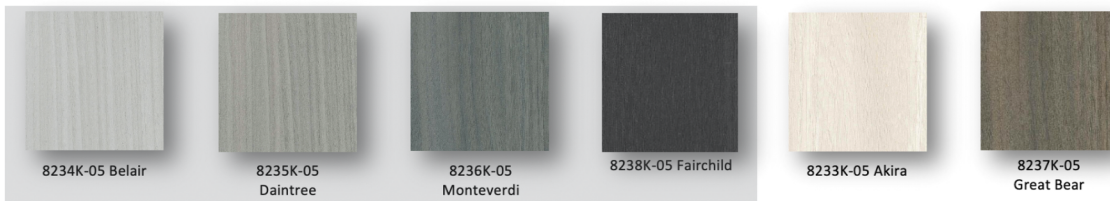

2020 The LUJO™ Collection  
and Door Launch

Expanded LUJO™ Collection

05 Timbergrain NEW

79 Ridgewood

28 Gloss Line

*Wilsonart has expanded the LUJO collection!*

*Adding 6 new designs paired with a new Timbergrain finish!*

The new Timbergrain finish features a low sheen wood finish, realistic ticking, and natural variations that bring a sense of warmth and authenticity to any space.

With the addition of the 6 Timbergrain #05 designs, this will bring the LUJO collection to 19 designs.