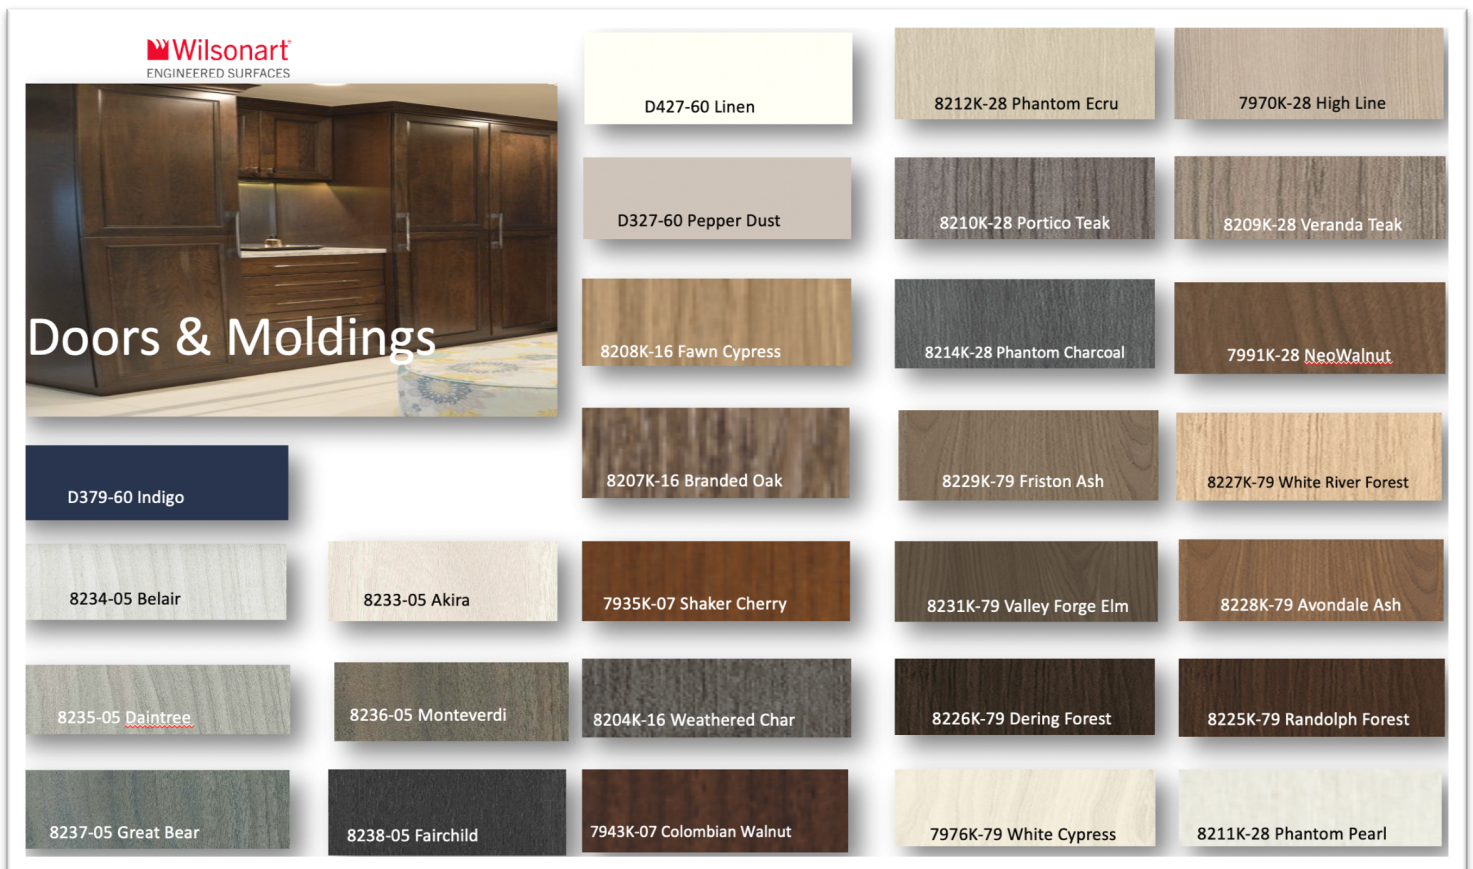

2020 The LUJO™ Collection  
and Door Launch

Expanded LUJO™ Collection

05 Timbergrain NEW

79 Ridgewood

28 Gloss Line

*Wilsonart has expanded the LUJO collection!*

*Adding 6 new designs paired with a new Timbergrain finish!*

The new Timbergrain finish features a low sheen wood finish, realistic ticking, and natural variations that bring a sense of warmth and authenticity to any space.

With the addition of the 6 Timbergrain #05 designs, this will bring the LUJO collection to 19 designs.

This is truly a well-coordinated offering. All 19 LUJO designs are available in TFL, HPL, edgeband, doors & moldings.

Perfect for residential cabinetry, residential closets, multi-family, senior living facilities and hospitality!