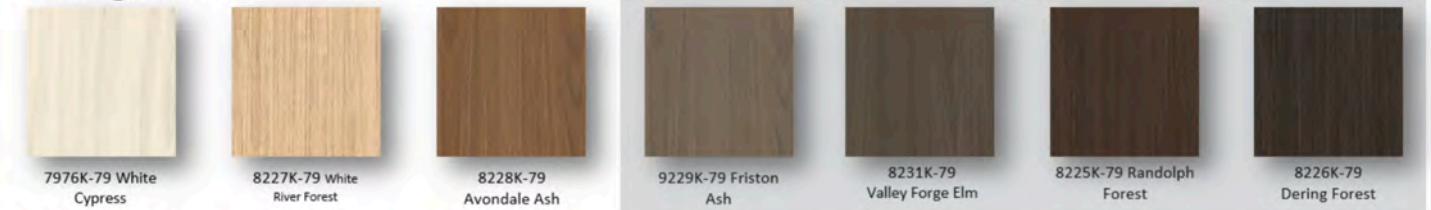

The collection also includes six existing designs in Wilsonart's premium Gloss Line Finish (-28).

Aetna has all Ridgewood and Gloss Line designs (3/4" 4 x 8 sheets) in stock!

05 Timbergrain NEW

79 Ridgewood