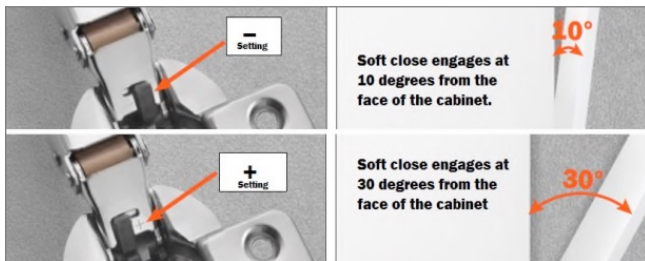

Silentia+

100 SERIES

Adjustment Switch Operation