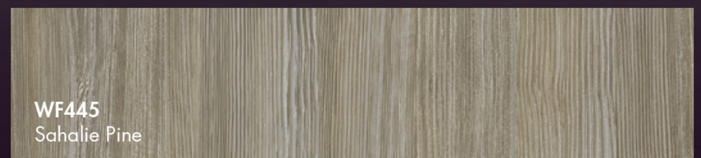

CASCADA Series

*Natural
and functional*

CASCADA Pines, complemented by Boreal texture, provide dimension without being overpowering. They allow for bold pairings with uni-colors from the Accentz Series.