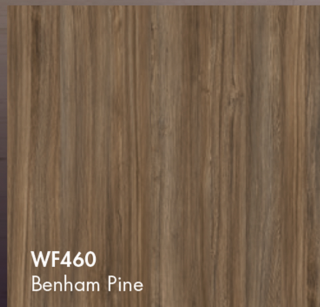

CASCADA Series

*Natural
and functional*

CASCADA Pines, complemented by Boreal texture, provide dimension without being overpowering. They allow for bold pairings with uni-colors from the Accentz Series.

arauco
PRISM

LOVE YOUR LAMINATES