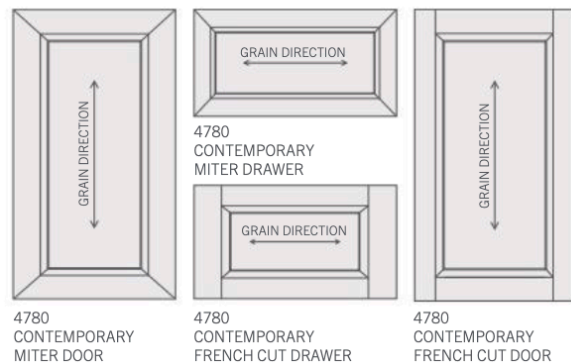

CONTEMPORARY SHAKER