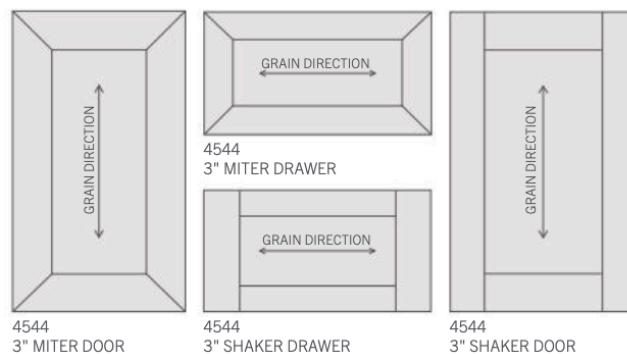

WIDE SHAKER

Matching moldings are also available.