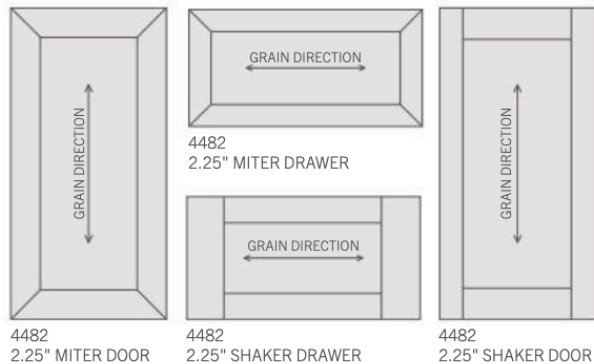

NARROW SHAKER