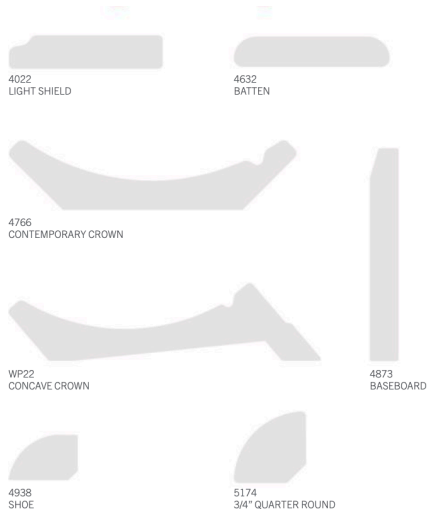

NARROW SHAKER

CONTEMPORARY SHAKER

WIDE SHAKER

Matching moldings are also available.

Molding and Stile Profiles

Moldings

Stiles

Contact your Aetna Building Solutions Sales Representative for more information and for samples.