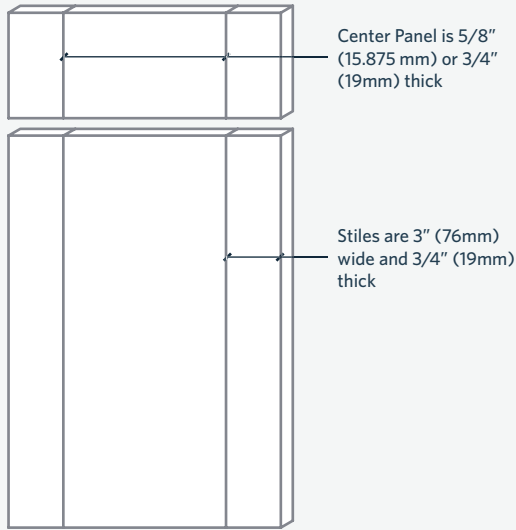

Min. Height	Min. Width	Max. Height	Max. Width	Thickness	Collections	Edgbanding
4"	3"	96" *120" for Reflekt White and Black	48"	3/4"	Reflekt, UltraMatte, Ion and Roücke HD	See edging options table

Measurements are represented in nominal thickness.

3-Piece Doors And Drawer Fronts

Min. Height	Min. Width	Max. Height	Max. Width	Stiles	Center Panel	Collections	Edgebanding
4"	10"	96" *120" for Reflekt White and Black	48"	3" wide, 3/4" thick	5/8" or 3/4" thick	Reflekt, UltraMatte and Röücke HD	See edging options table

5-Piece Doors And Drawer Fronts

Min. Height	Min. Width	Max. Height	Max. Width	Stiles	Rails	Center Panel	Collections	Edgebanding
10"	10"	96" *120" for Reflekt White and Black	48"	3" wide, 3/4" thick	3" wide, 3/4" or 5/8" thick	1/4" MDF or 1/8" glass	Reflekt, UltraMatte and Röücke HD	See edging options table