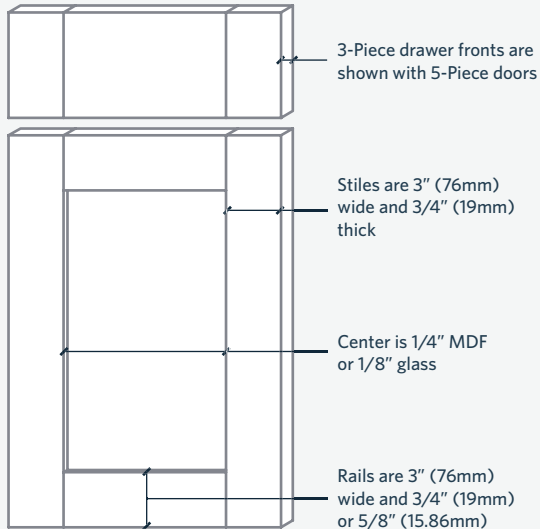

Min. Height	Min. Width	Max. Height	Max. Width	Thickness	Collections	Edgbanding
4"	3"	96" *120" for Reflekt White and Black	48"	3/4"	Reflekt, UltraMatte, Ion and Roücke HD	See edging options table

Measurements are represented in nominal thickness.

3-Piece Doors And Drawer Fronts

Min. Height	Min. Width	Max. Height	Max. Width	Stiles	Center Panel	Collections	Edgebanding
4"	10"	96" *120" for Reflekt White and Black	48"	3" wide, 3/4" thick	5/8" or 3/4" thick	Reflekt, UltraMatte and Röücke HD	See edging options table

5-Piece Doors And Drawer Fronts

Min. Height	Min. Width	Max. Height	Max. Width	Stiles	Rails	Center Panel	Collections	Edgebanding
10"	10"	96" *120" for Reflekt White and Black	48"	3" wide, 3/4" thick	3" wide, 3/4" or 5/8" thick	1/4" MDF or 1/8" glass	Reflekt, UltraMatte and Röücke HD	See edging options table