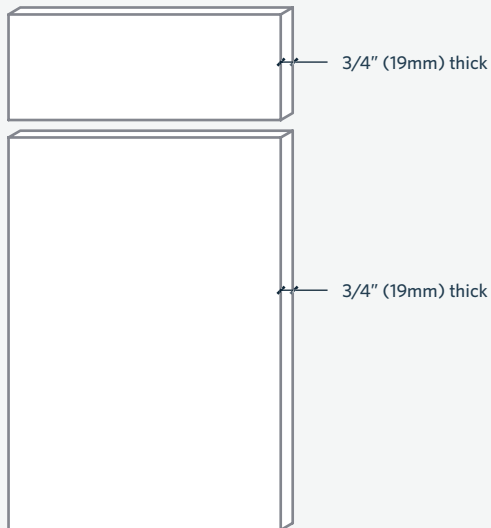

The cut-to-size door program is available in our Reflekt, UltraMatte, Ion, and Roücke HD product lines with numerous edgbanding options. Large quantities of all materials are housed on-site in our 300,000 sqft. manufacturing facility. Our in-house stock makes us a reliable partner and guarantees one of the industry's fastest lead times. All finished doors are made at our Denver headquarters.

Min. Height	Min. Width	Max. Height	Max. Width	Thickness	Collections	Edgbanding
4"	3"	96" *120" for Reflekt White and Black	48"	3/4"	Reflekt, UltraMatte, Ion and Roücke HD	See edging options table

Measurements are represented in nominal thickness.

3-Piece Doors And Drawer Fronts

Min. Height	Min. Width	Max. Height	Max. Width	Stiles	Center Panel	Collections	Edgebanding
4"	10"	96" *120" for Reflekt White and Black	48"	3" wide, 3/4" thick	5/8" or 3/4" thick	Reflekt, UltraMatte and Röücke HD	See edging options table

5-Piece Doors And Drawer Fronts

Min. Height	Min. Width	Max. Height	Max. Width	Stiles	Rails	Center Panel	Collections	Edgebanding
10"	10"	96" *120" for Reflekt White and Black	48"	3" wide, 3/4" thick	3" wide, 3/4" or 5/8" thick	1/4" MDF or 1/8" glass	Reflekt, UltraMatte and Röücke HD	See edging options table