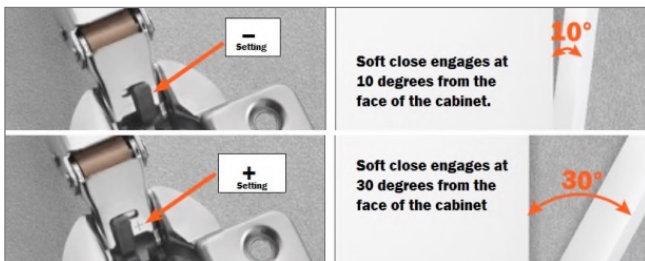

Silentia+ 100 SERIES

Adjustment Switch Operation