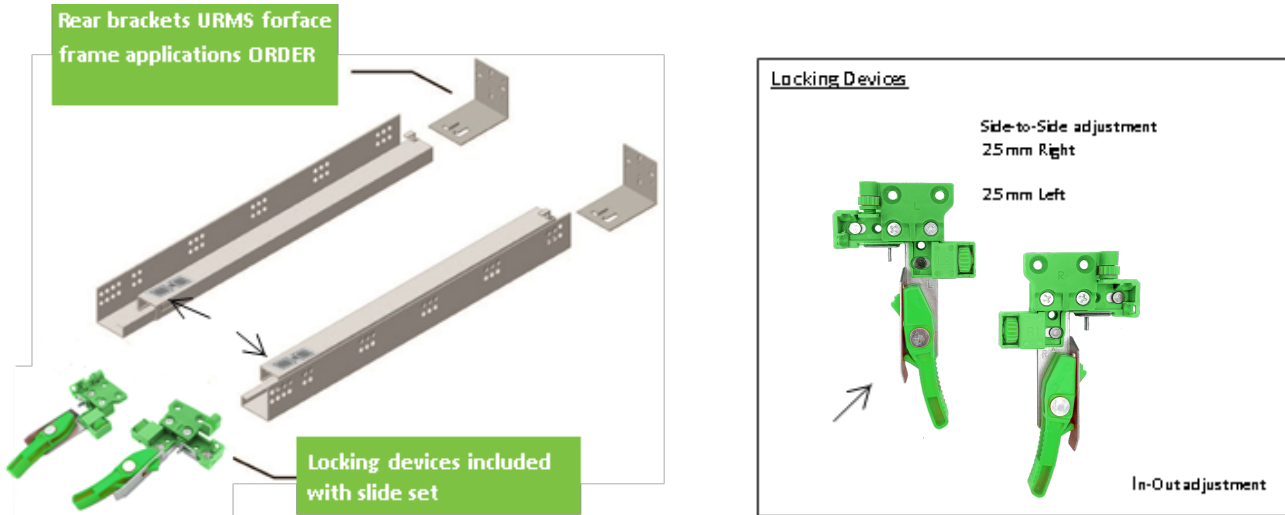

Excel Undermount Drawer Slides

PRODUCT FEATURES

- Full extension and integrated soft close piston
- For frameless and face frame applications
- 4-Way adjustable locking devices (5mm adjustment)
- 2mm height adjustment on drawer member
- 95 lb. static load capacity
- Rear mounting brackets available for face frame installation
- Meets KCFMA and BIFMA Standards

Item #	Description	Box Quantity	6+	96+	UOM
HFVEXSC1215K6AV	12" Soft Close Undermount Slide with up/down Adj. (Includes 4-Way Locking Device)	6 Sets	\$14.48	\$13.32	SET
HFVEXSC1518K6AV	15" Soft Close Undermount Slide with up/down Adj. (Includes 4-Way Locking Device)	6 Sets	\$16.18	\$15.14	SET
HFVEXSC1821K6AV	18" Soft Close Undermount Slide with up/down Adj. (Includes 4-Way Locking Device)	6 Sets	\$17.56	\$16.54	SET
HFVEXSC2124K6AV	21" Soft Close Undermount Slide with up/down Adj. (Includes 4-Way Locking Device)	6 Sets	\$18.88	\$17.84	SET
HFVURMS	Universal Rear Metal Socket	60 Pcs.	\$0.66	\$0.58	EA