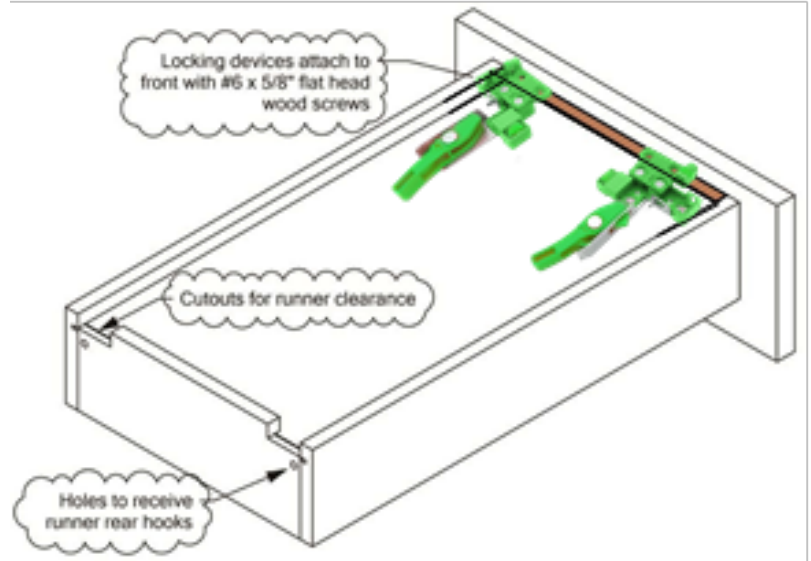

EXCEL UNDERMOUNT PRICING

Item #	Description	Box Quantity	6+	96+	UOM
HFVEXSC1215K6AV	12" Soft Close Undermount Slide with up/down Adj. (Includes 4-Way Locking Device)	6 Sets	$14.48	$13.32	SET
HFVEXSC1518K6AV	15" Soft Close Undermount Slide with up/down Adj. (Includes 4-Way Locking Device)	6 Sets	$16.18	$15.14	SET
HFVEXSC1821K6AV	18" Soft Close Undermount Slide with up/down Adj. (Includes 4-Way Locking Device)	6 Sets	$17.56	$16.54	SET
HFVEXSC2124K6AV	21" Soft Close Undermount Slide with up/down Adj. (Includes 4-Way Locking Device)	6 Sets	$18.88	$17.84	SET
HFVURMS	Universal Rear Metal Socket	60 Pcs.	$0.66	$0.58	EA

Pricing is valid July 1st through August 31st 2022

Maywood, IL
1401 St. Charles Rd.
Maywood, IL 60153
P: 708.343.1515
F: 708.343.1616

Rockford, IL
1931 Eleventh St.
Rockford, IL 61104
P: 815.968.0921
F: 815.968.4720

Indianapolis, IN
6350 Brookville Rd.
Indianapolis, IN 46219
P: 317.353.6281
F: 317.356.3503

White Bear Lake, MN
4250 Otter Lake Rd.
White Bear Lake, MN 55110
P: 651.407.2800
F: 651.407.2801

Horn Lumber
4700 West 19th St.
Cicero, IL 60804
P: 773.847.7397
F: 773.847.7798