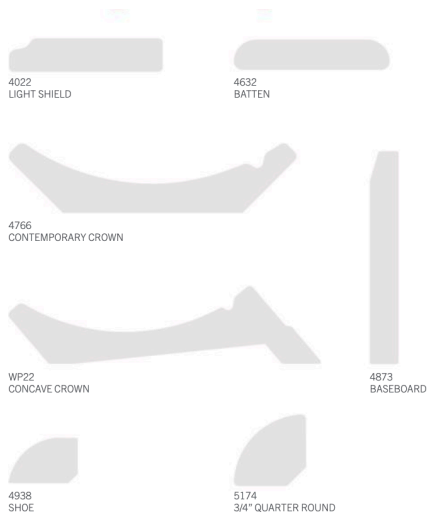

NARROW SHAKER

CONTEMPORARY SHAKER

WIDE SHAKER

Matching moldings are also available.

Molding and Stile Profiles

Moldings

Stiles

Contact your Aetna Building Solutions Sales Representative for more information and for samples.