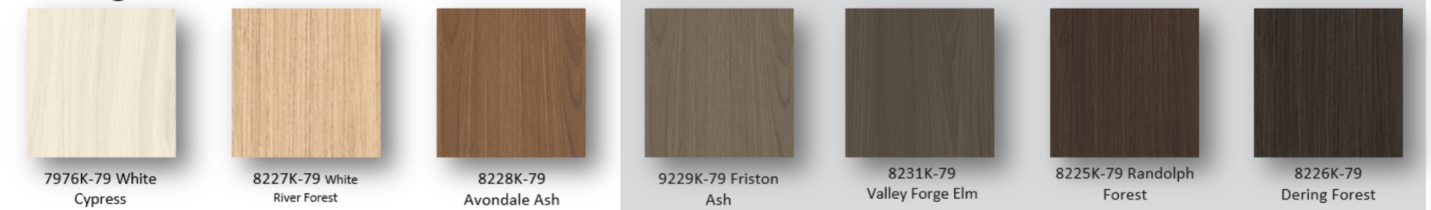

05 – Timbergrain

28 – Gloss Line

79 – Ridgewood

Full of luxurious, dimensional woodgrain texture and colors that evoke the warmth of home sweet home, Wilsonart's LUJO™ Collection features Wilsonart's newest Premium texture, Timbergrain Finish (-05). This texture showcases a low-sheen wood finish paired with dimensional, realistic ticking, and natural variations that bring a sense of warmth and authenticity to any space. Six Timbergrain designs find their way into the LUJO™ Collection—offering best-matched value, durability, and beauty.

The collection also includes our ultra-premium Ridgewood Finish (-79). This finish is featured on seven designs and includes an overall matte finish with ridged dimensional characteristics, creating a gentle linear woodgrain effect.

The collection also includes six existing designs in Wilsonart's premium Gloss Line Finish (-28).

Aetna is now stocking LUJO TFL designs in ¼" and ¾" 4 x 8 sheets!

05 Timbergrain NEW

79 Ridgewood

28 Gloss Line