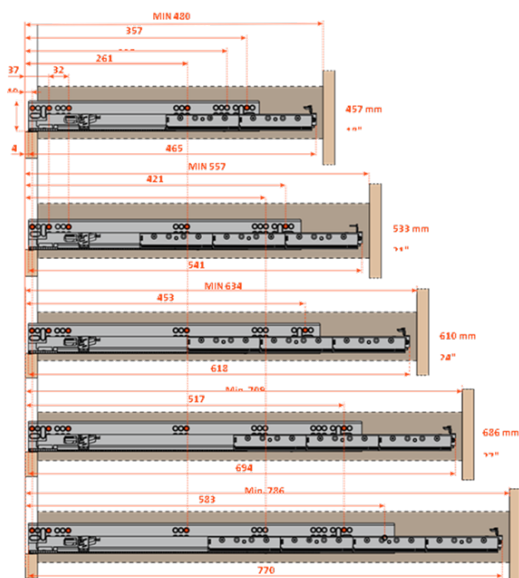

F70 SMOVE PRICING

AETNA Part #	Description	Length	Box Quantity	4	40	80+	UOM
HSAG7U6S281XXB	F70 HEAVY DUTY UNDERMOUNT SOFT CLOSE	15"	4	$26.34	$ 25.44	$ 24.22	SET
HSAG7U6S457CXB	F70 HEAVY DUTY UNDERMOUNT SOFT CLOSE	18"	4	$27.12	$ 25.66	$ 24.48	SET
HSAG7U6S533CXB	F70 HEAVY DUTY UNDERMOUNT SOFT CLOSE	21"	4	$27.32	$ 26.24	$ 25.12	SET
HSAG7U6S610CXB	F70 HEAVY DUTY UNDERMOUNT SOFT CLOSE	24"	4	$42.52	$ 41.44	$ 39.28	SET
HSAG7U6S686CXB	F70 HEAVY DUTY UNDERMOUNT SOFT CLOSE	27"	4	$47.88	$ 46.44	$ 43.66	SET
HSAG7U6S762CXB	F70 HEAVY DUTY UNDERMOUNT SOFT CLOSE	30"	4	$48.22	$ 46.88	$ 45.34	SET
HSAAFCGXXZ3B	F70 4-WAY LOCKING DEVICE		4	$ 3.22	$ 3.02	$ 2.88	SET

*Pricing Valid through 1/31/22.

Maywood, IL
1401 St. Charles Rd.
Maywood, IL 60153
P: 708.343.1515
F: 708.343.1616

Rockford, IL
1931 Eleventh St.
Rockford, IL 61104
P: 815.968.0921
F: 815.968.4720

Indianapolis, IN
6350 Brookville Rd.
Indianapolis, IN 46219
P: 317.353.6281
F: 317.356.3503

White Bear Lake, MN
4250 Otter Lake Rd.
White Bear Lake, MN 55110
P: 651.407.2800
F: 651.407.2801

Hardwood Specialties
2433 Mackinwood Dr.
Lexington, KY 40510
P: 859.226.5687
F: 859.226.0099