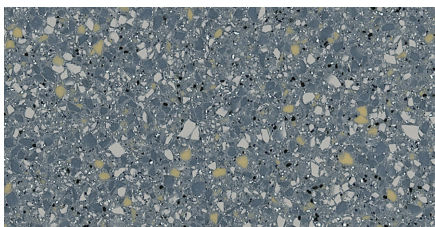

QUARRY MELANGE
9041ML

FLINT ROCK
9207CS

PARTICULATES

STEEL GREY TEMPEST
9194TM

NORTHERN MELANGE
9195ML

KIMBERLITE
9215CE

SOOTHING GREY
9116GS

PEACE GREY
9232SS

BROOKLYN CONCRETE
9219GS

CANNON BEACH
9250SS

ZEN GREY
9115GS

COOL BASALT
9251SS

METRO CONCRETE
9249SS

MINK CONCRETE
9248SS

HOT STONE
9201GS

FRENCH BLUE MELANGE
9024ML