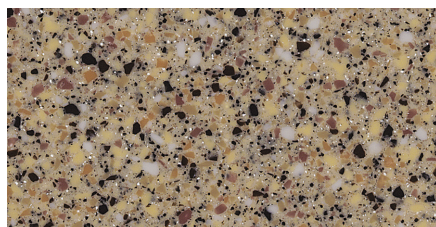

WHITewater
9198EA

BLUESTONE
9074EA

PARTICULATES

OATMEAL
9101GS

ARCTIC MELANGE
9070ML

DUSK ICE
9203CE

NEW
GARDAR CLIFF
9256SS

TUMBLED STONE
9220CE

PARIS FOG
9110CS

CASHMERE MIRAGE
9135MG

SEA STONE
9202CS

BEIGE TEMPEST
1530TM

PEBBLE
9036EA

MARZIPAN MIRAGE
9130MG

CARAMEL MELANGE
9033ML

CHICORY CREAM MELANGE
9047ML

QUARRY MELANGE
9041ML

FLINT ROCK
9207CS

PARTICULATES

STEEL GREY TEMPEST
9194TM

NORTHERN MELANGE
9195ML

KIMBERLITE
9215CE

SOOTHING GREY
9116GS

PEACE GREY
9232SS

BROOKLYN CONCRETE
9219GS

CANNON BEACH
9250SS

ZEN GREY
9115GS

COOL BASALT
9251SS

METRO CONCRETE
9249SS

MINK CONCRETE
9248SS

HOT STONE
9201GS

FRENCH BLUE MELANGE
9024ML